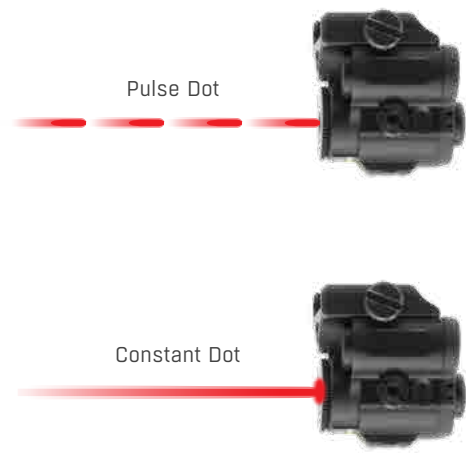

SUB-COMPACT RED LASER

- » Class 3R Bright Red Laser
- » Programmable for Constant or Pulse Dot Beam Operation
- » Matte Black Anodized Aluminum Construction
- » Sub-compact 1.19" Length
- » Low Profile Picatinny Mount and Side Plate

■ / SCP-LS200

OPTIONAL ACCESSORIES

PICATINNY OFFSET RING MOUNT

- » Compatible with 27mm, 25.4mm (1"), and 20mm Flashlight Body Diameters with Use of Included Inserts
- » Matte Black Anodized Aluminum Construction

■ / RG-FL138