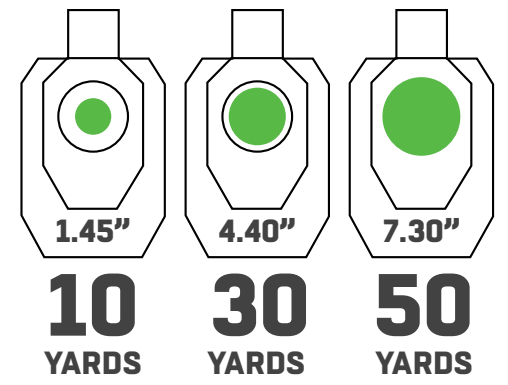

LASERS

BULLDOT® COMPACT GREEN LASER

- » Expanding Beam Diameter Increases from 1" up to 8" at 50 Yards for the Eyes to Pick up Faster at Farther Distances
- » Matte Black Anodized Aluminum Construction
- » Constant On/Off Push Button Tail Cap and Pressure Switch Included

■ / SCP-LS289S

	SCP-LS289S
Mount Type	Low Profile Picatinny Mount
Laser Range	328.1 yds (300 m)
Beam Diameter	1.3" (32 mm) @ 10 yds (9.1 m) 3.8" (96 mm) @ 30 yds (27.4 m) 8" (203 mm) @ 50 yds (45.7 m)
Dimensions	3.37" x 1.89" x 1.34" (85.5 mm x 48 mm x 34 mm)
Weight with Battery	5.2 oz (133 g)
Battery	CR2 x 1